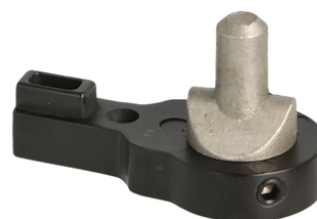

PRODUCT SHEET

Description:

Extra Complete Bottom Part For Lift Hinge, Black Finish

Item number:

15.23.000-4

Units	Box	Carton	HS Code	Barcode
Set	1	30	8302420090	 5704866493116

SISO A/S

Mileparken 11
DK-2740 Skovlunde
Denmark
VAT: DK 24786013